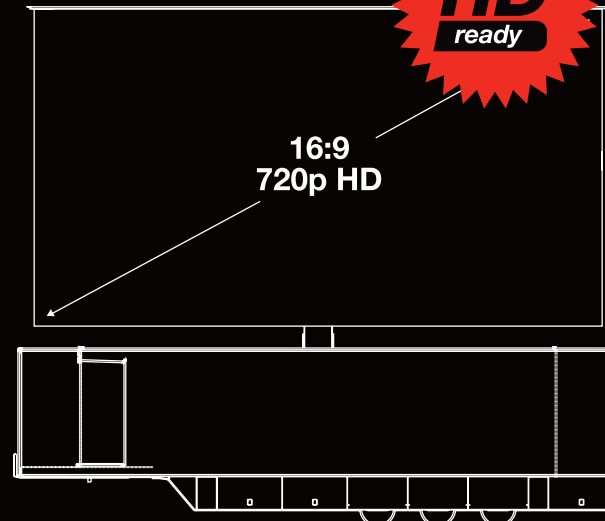

When only the best will do, choose the iCONIC 100 HD.

The WORLD'S ONLY High Definition Mobile LED Screen!

- New processor brings true 720p HD resolution to iCONIC 100, with unsurpassed picture quality
- The iCONIC 100 sets new standards in mobile LED screens
- On-board Production suite
- Built in super quiet generator
- Multi-directional screen - can be moved through 360° to face crowd
- The ULTIMATE mobile LED screen

## Specifications

Weight (without tractor unit)	33,000kg
Length	13,545mm
Length (with tractor unit)	17,045mm
Trailer Width	2,543mm
Width (with hydraulic legs out)	5,200mm
Height (with screen raised)	11576mm
Screen size	12,800mm x 7,200mm
Resolution	720p (1280 x 720)
Aspect Ratio	16.9